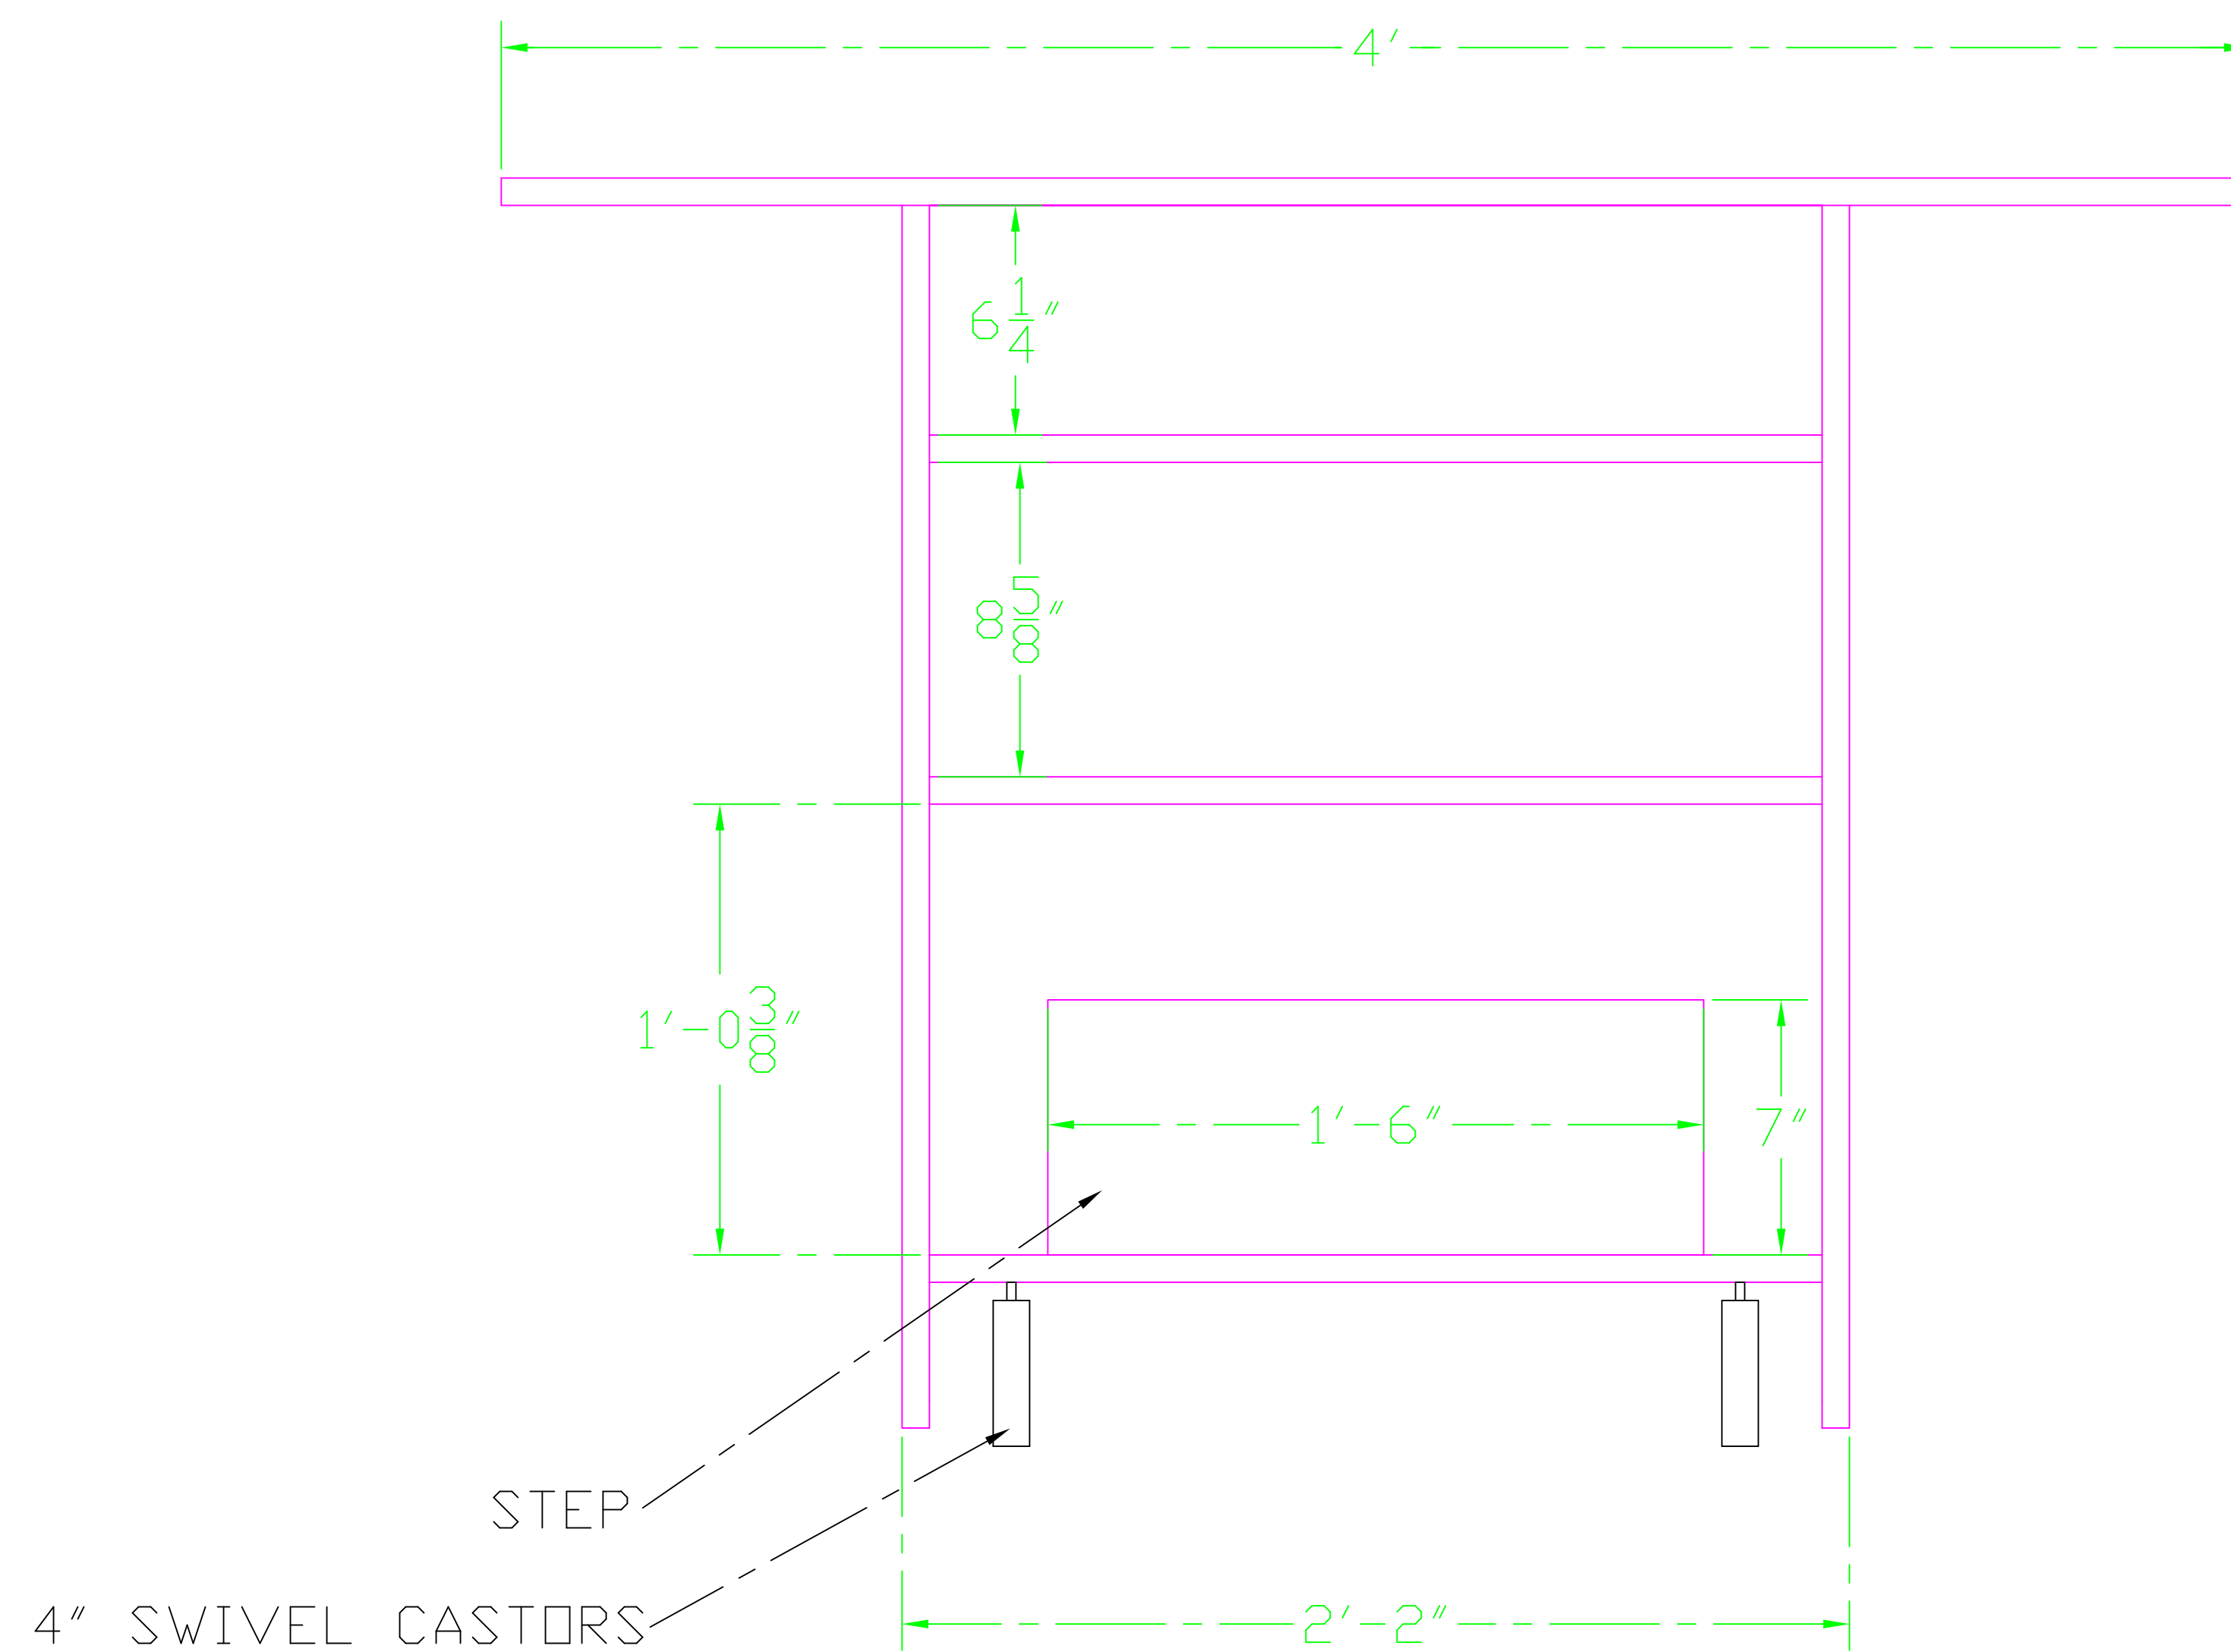

TORAH TABLE SIDE

STEP

4" SWIVEL CASTORS

TORAH TABLE REAR

TORAH READING TABLE
 TEMPLE EMANUEL, WESTESSEX NEW JERSEY
 MARCH 30, 2011
 PLACHTE-ZUIEBACK
 GENERAL DIMENSIONS