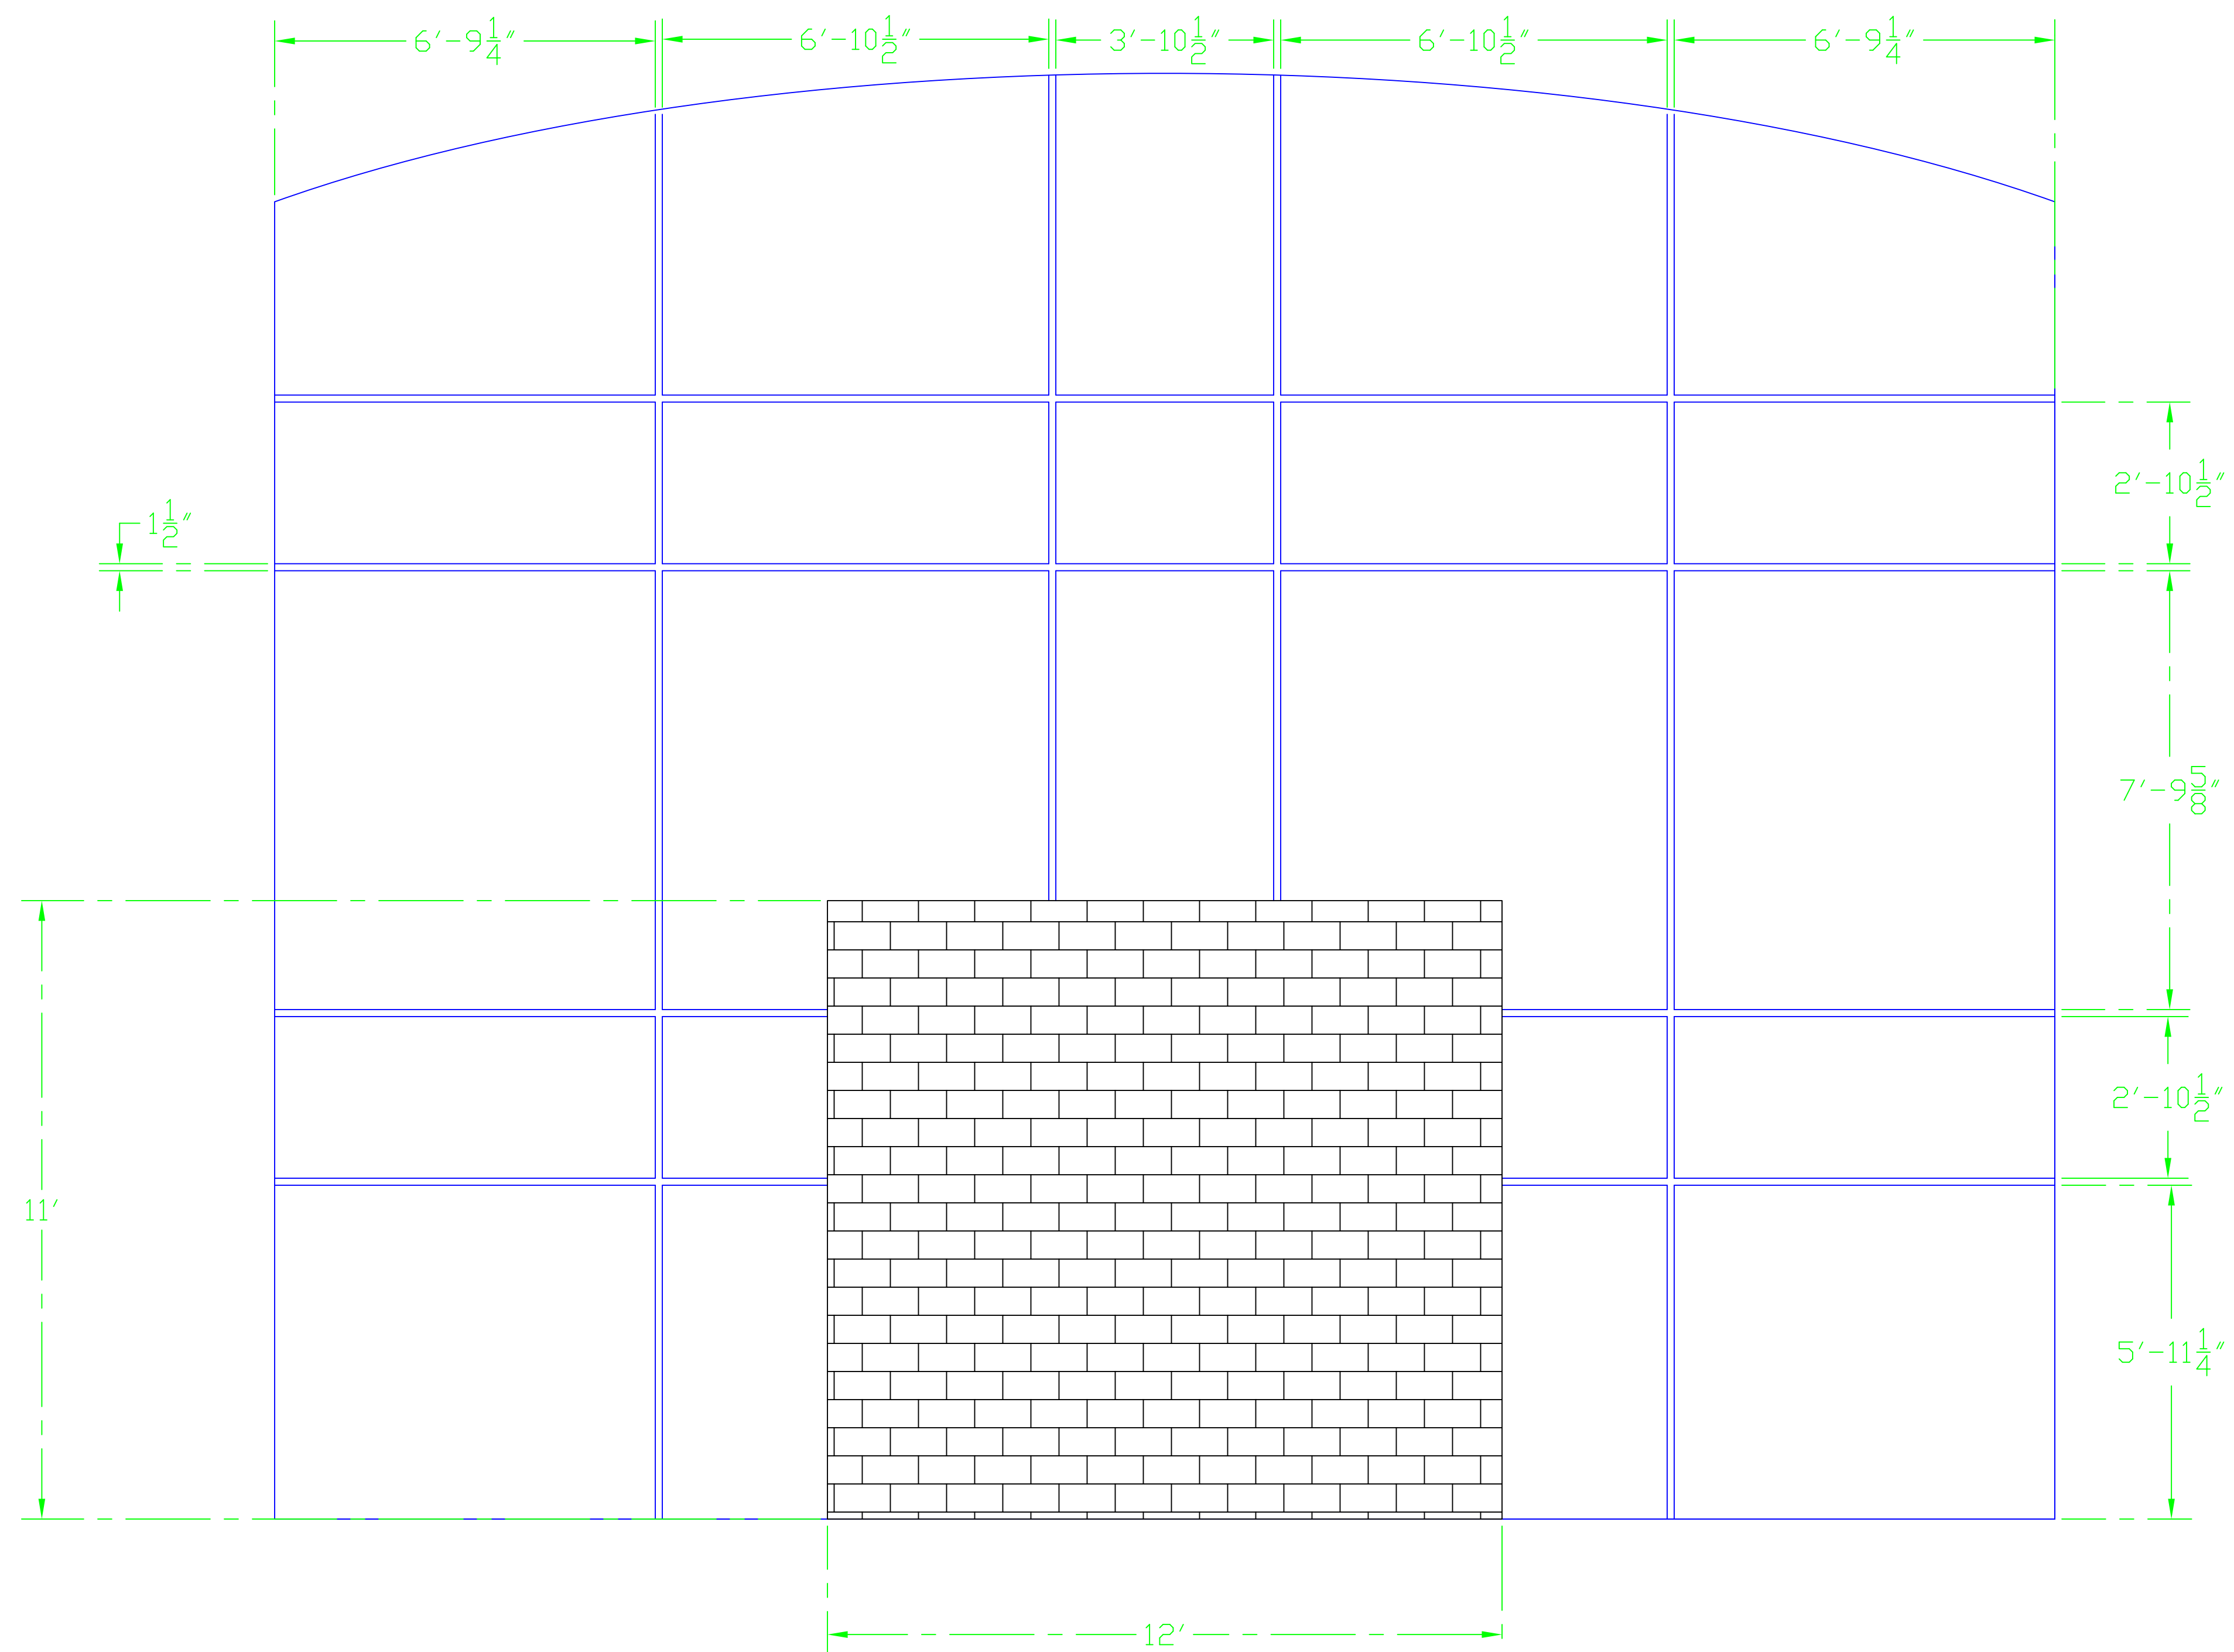

SUGGESTED MUNTIN CONFIGURATION FOR WEST WALL STAINED GLASS IN CHAPEL  
 TEMPLE BETH EL  
 CHARLOTTE, NC  
 DRAWN BY: PLACHTE-ZUIEBACK  
 JUNE 9, 2009

SUGGESTED MUNTIN CONFIGURATION FOR EAST WALL MAIN SANCTUARY  
 TEMPLE BETH EL  
 CHARLOTTE, NC  
 DRAWN BY: PLACHTE-ZUIEBACK  
 JUNE 9, 2009