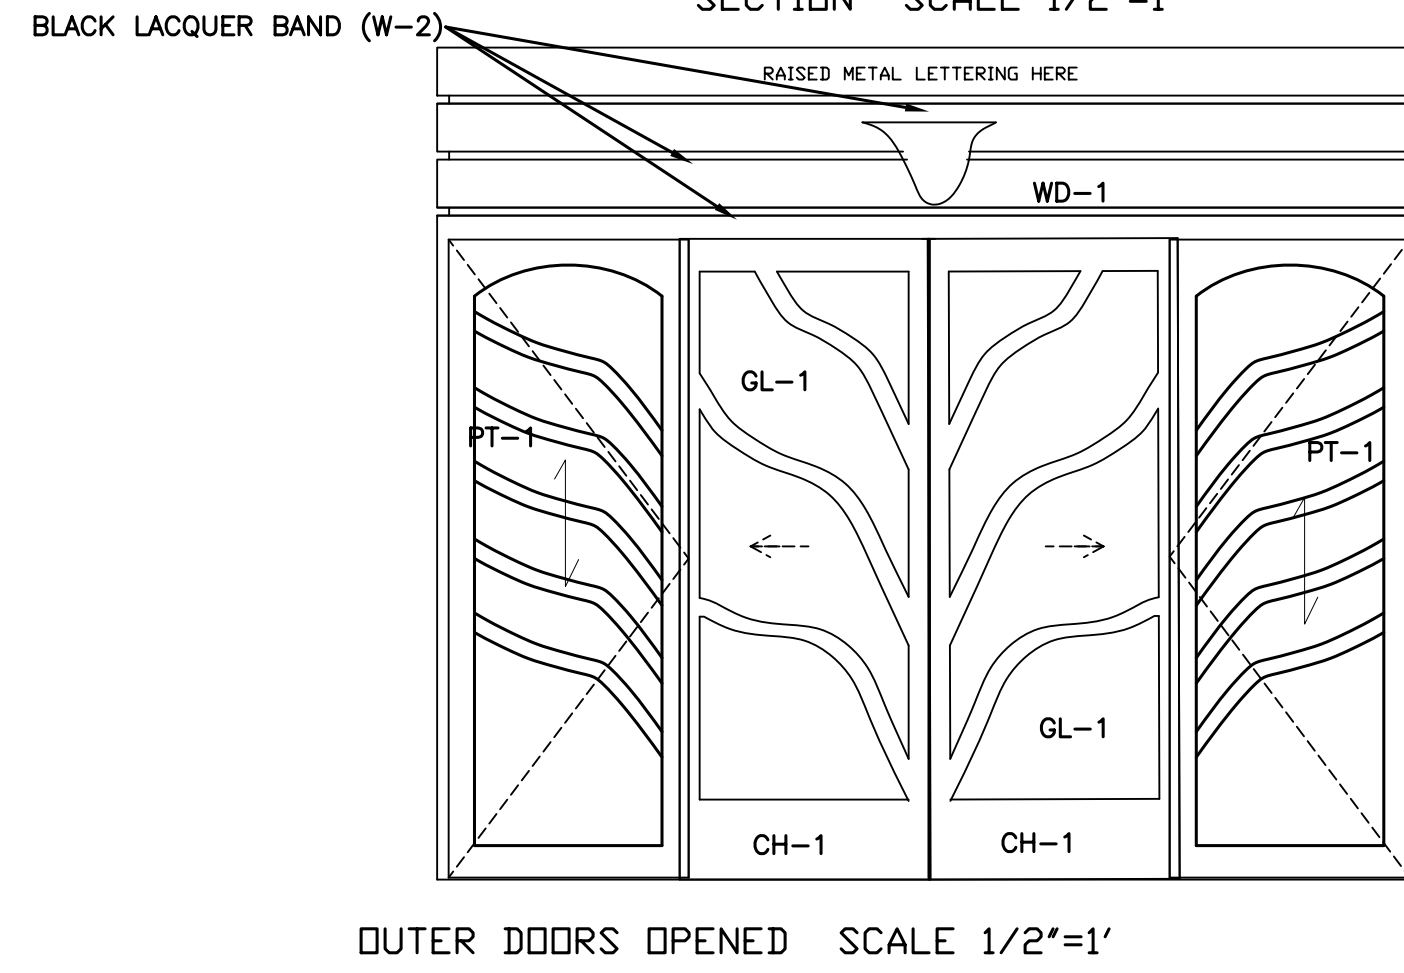

OUTER DOORS OPENED ARTISTS' CONCEPTION

DAVID SHAPIRO MEMORIAL CHAPEL
 ARON HAKODESH
 DRAWN BY PLACHTE-ZUIEBACK

LAMINATE & FINISH SCHEDULE		
F-1	WHITE STAINED ASH	FINISH
WD-1	CHERRY VENEER	MED RUB.
GL-1	3/8" STAINED GLASS PANEL BY OTHERS	-
GL-2	ETCHED GLASS	POLISHED
WD-2	BLACK LACQUERED MAPLE	-
CH-1	SOLID CHERRY WOOD	
PT-1	INLAY ARTWORK BY OTHERS	