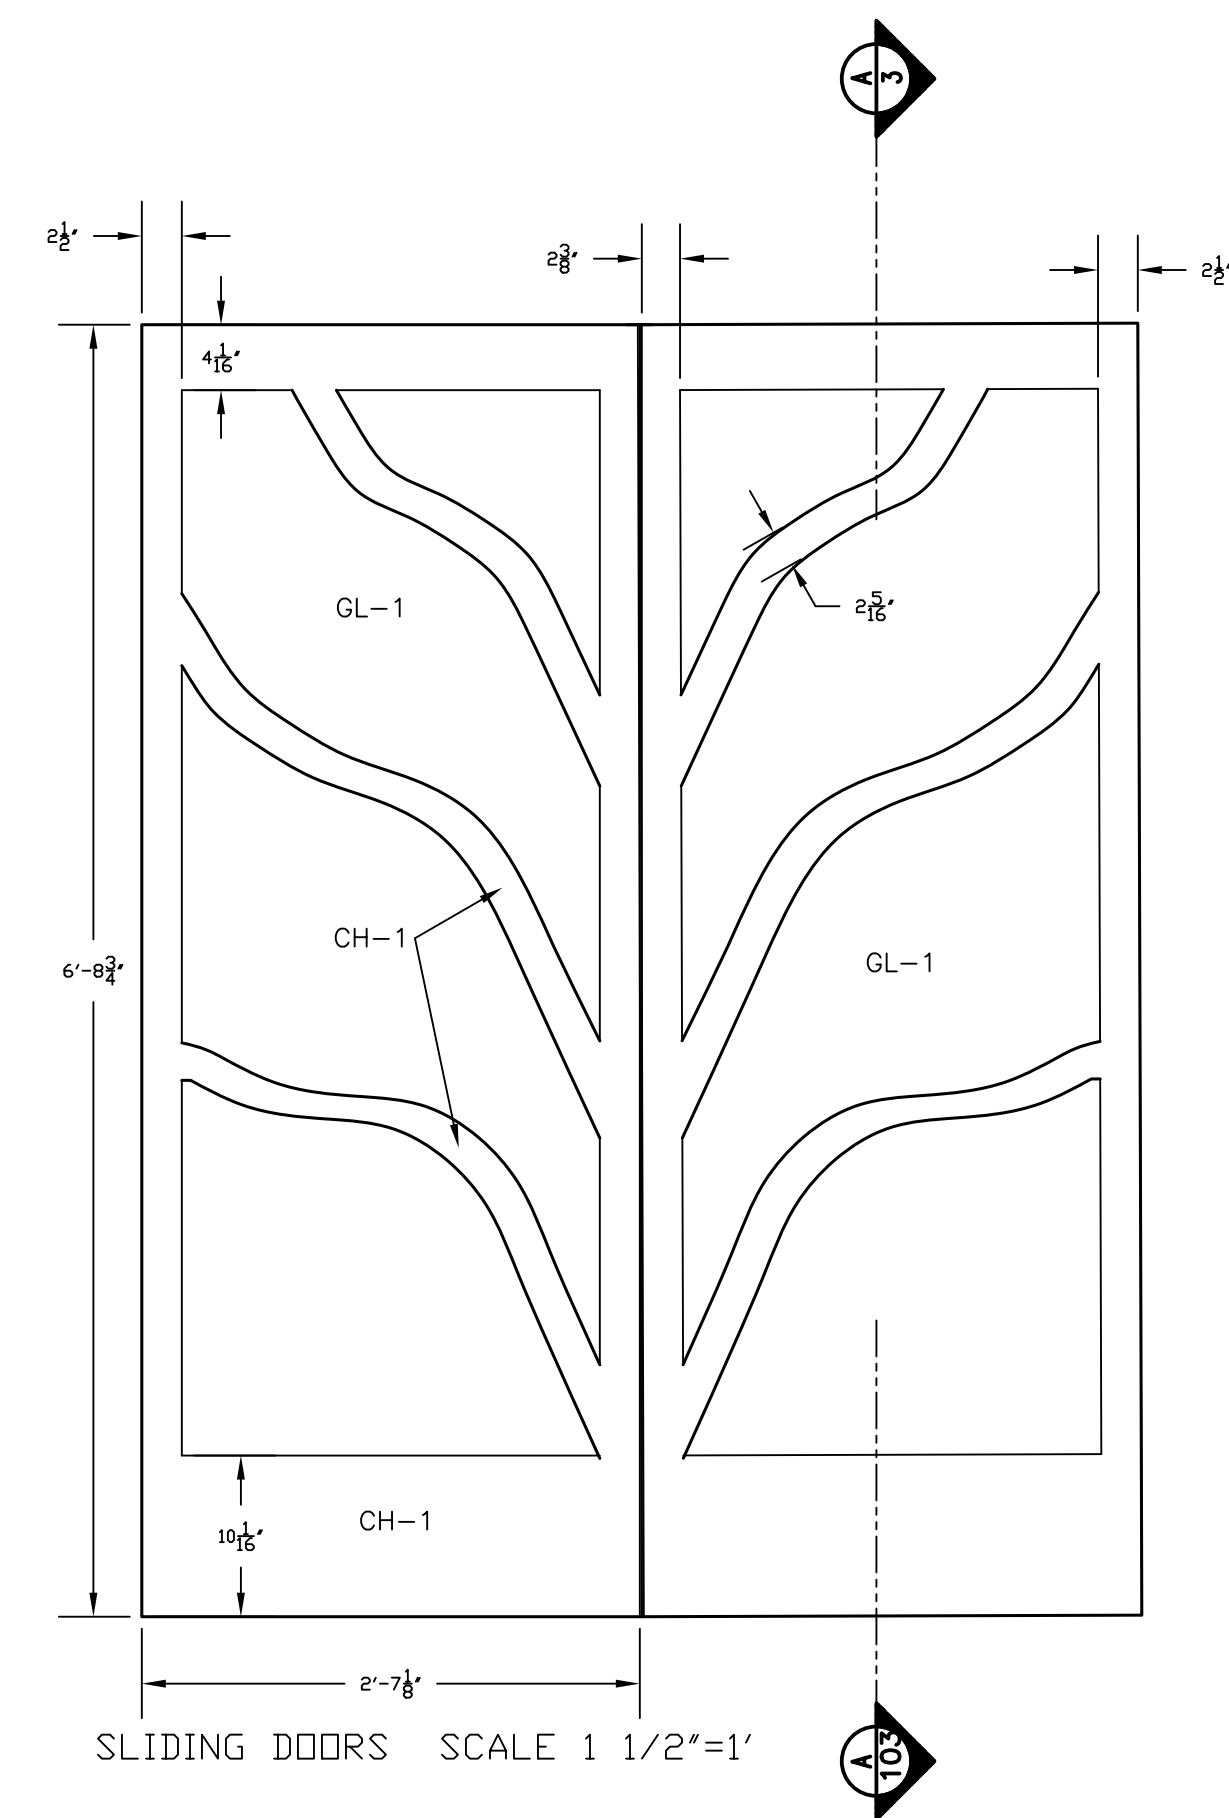

OUTER DOORS OPENED ARTISTS' CONCEPTION

DAVID SHAPIRO MEMORIAL CHAPEL
 ARON HAKODESH
 DRAWN BY PLACHTE-ZUIEBACK

LAMINATE & FINISH SCHEDULE		
F-1	WHITE STAINED ASH	FINISH
WD-1	CHERRY VENEER	MED RUB.
GL-1	3/8" STAINED GLASS PANEL BY OTHERS	-
GL-2	ETCHED GLASS	POLISHED
WD-2	BLACK LACQUERED MAPLE	-
CH-1	SOLID CHERRY WOOD	
PT-1	INLAY ARTWORK BY OTHERS	