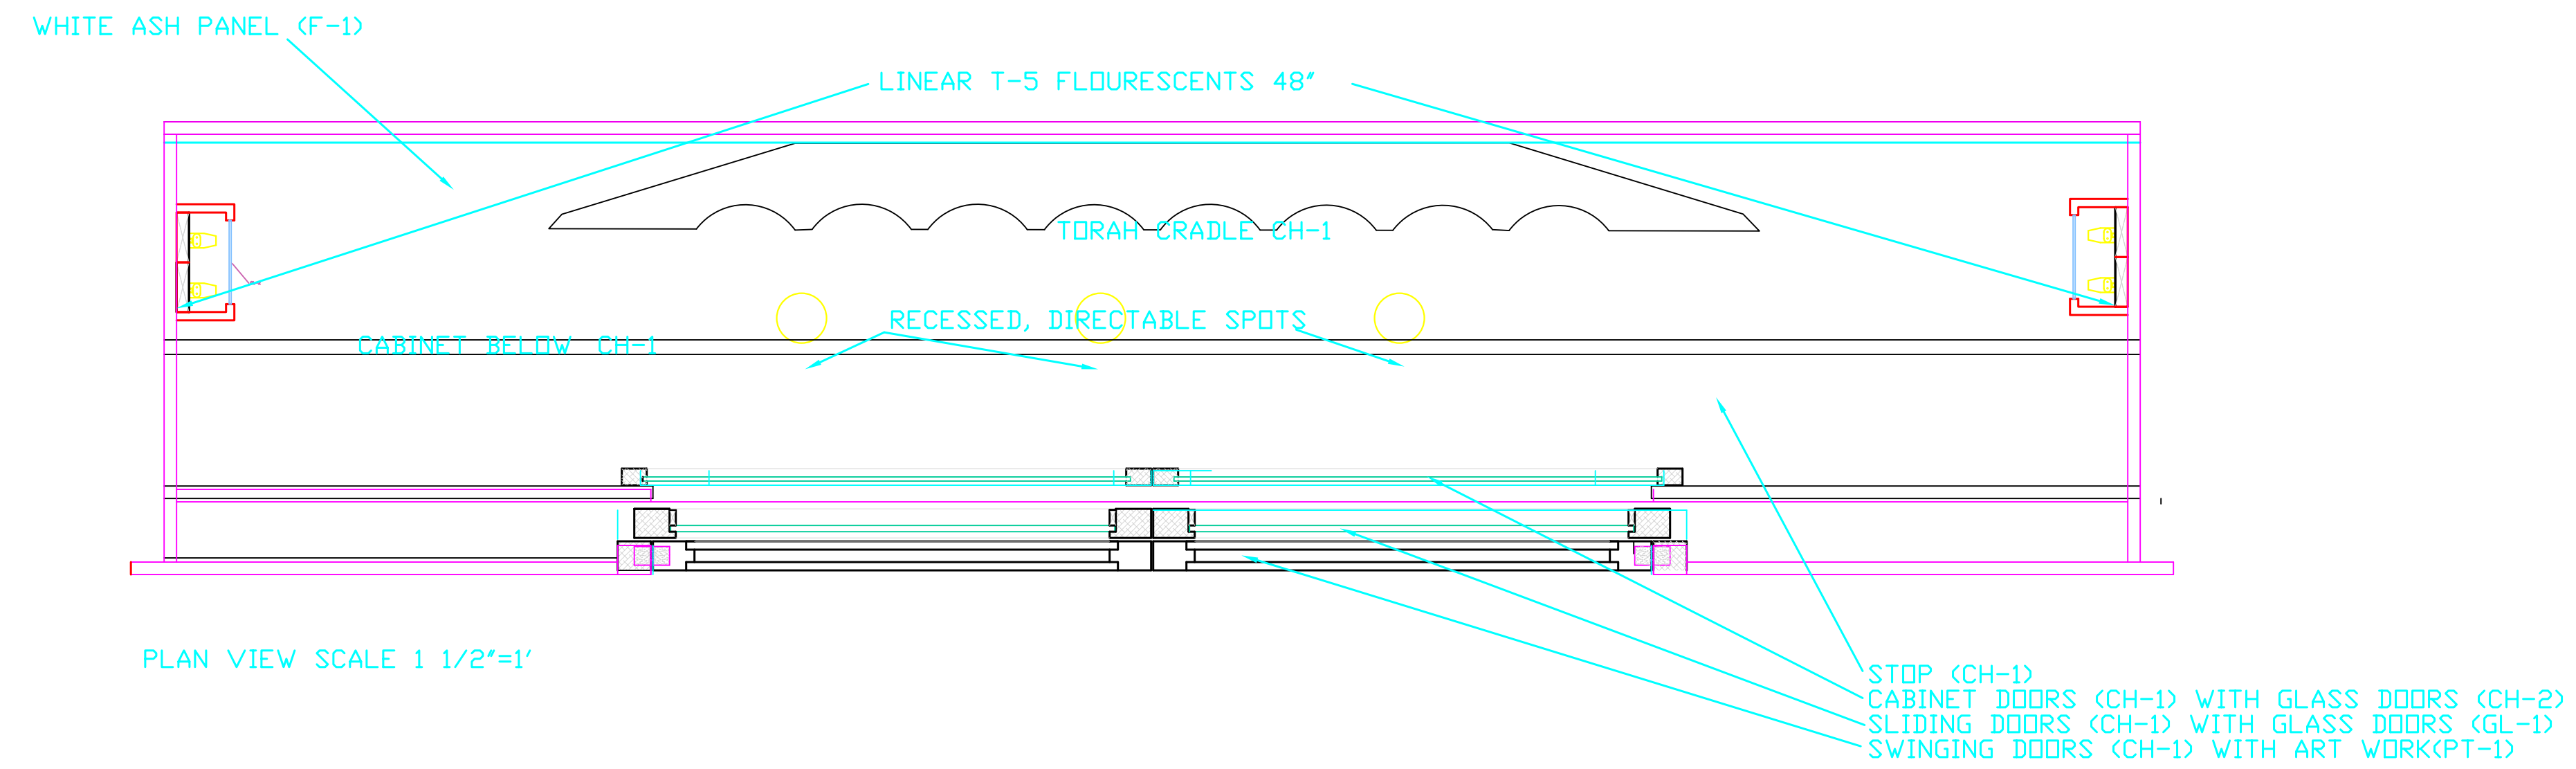

DAVID SHAPIRO MEMORIAL CHAPEL
ARON HAKODESH
DRAWN BY PLACHTE-ZUIEBACK

LAMINATE & FINISH SCHEDULE		
F-1	WHITE STAINED ASH	FINISH
WD-1	CHERRY VENEER	MED RUB.
GL-1	3/8" STAINED GLASS PANEL BY OTHERS	-
GL-2	ETCHED GLASS	POLISHED
WD-2	BLACK LACQUERED MAPLE	-
CH-1	SOLID CHERRY WOOD	
PT-1	INLAY ARTWORK BY OTHERS