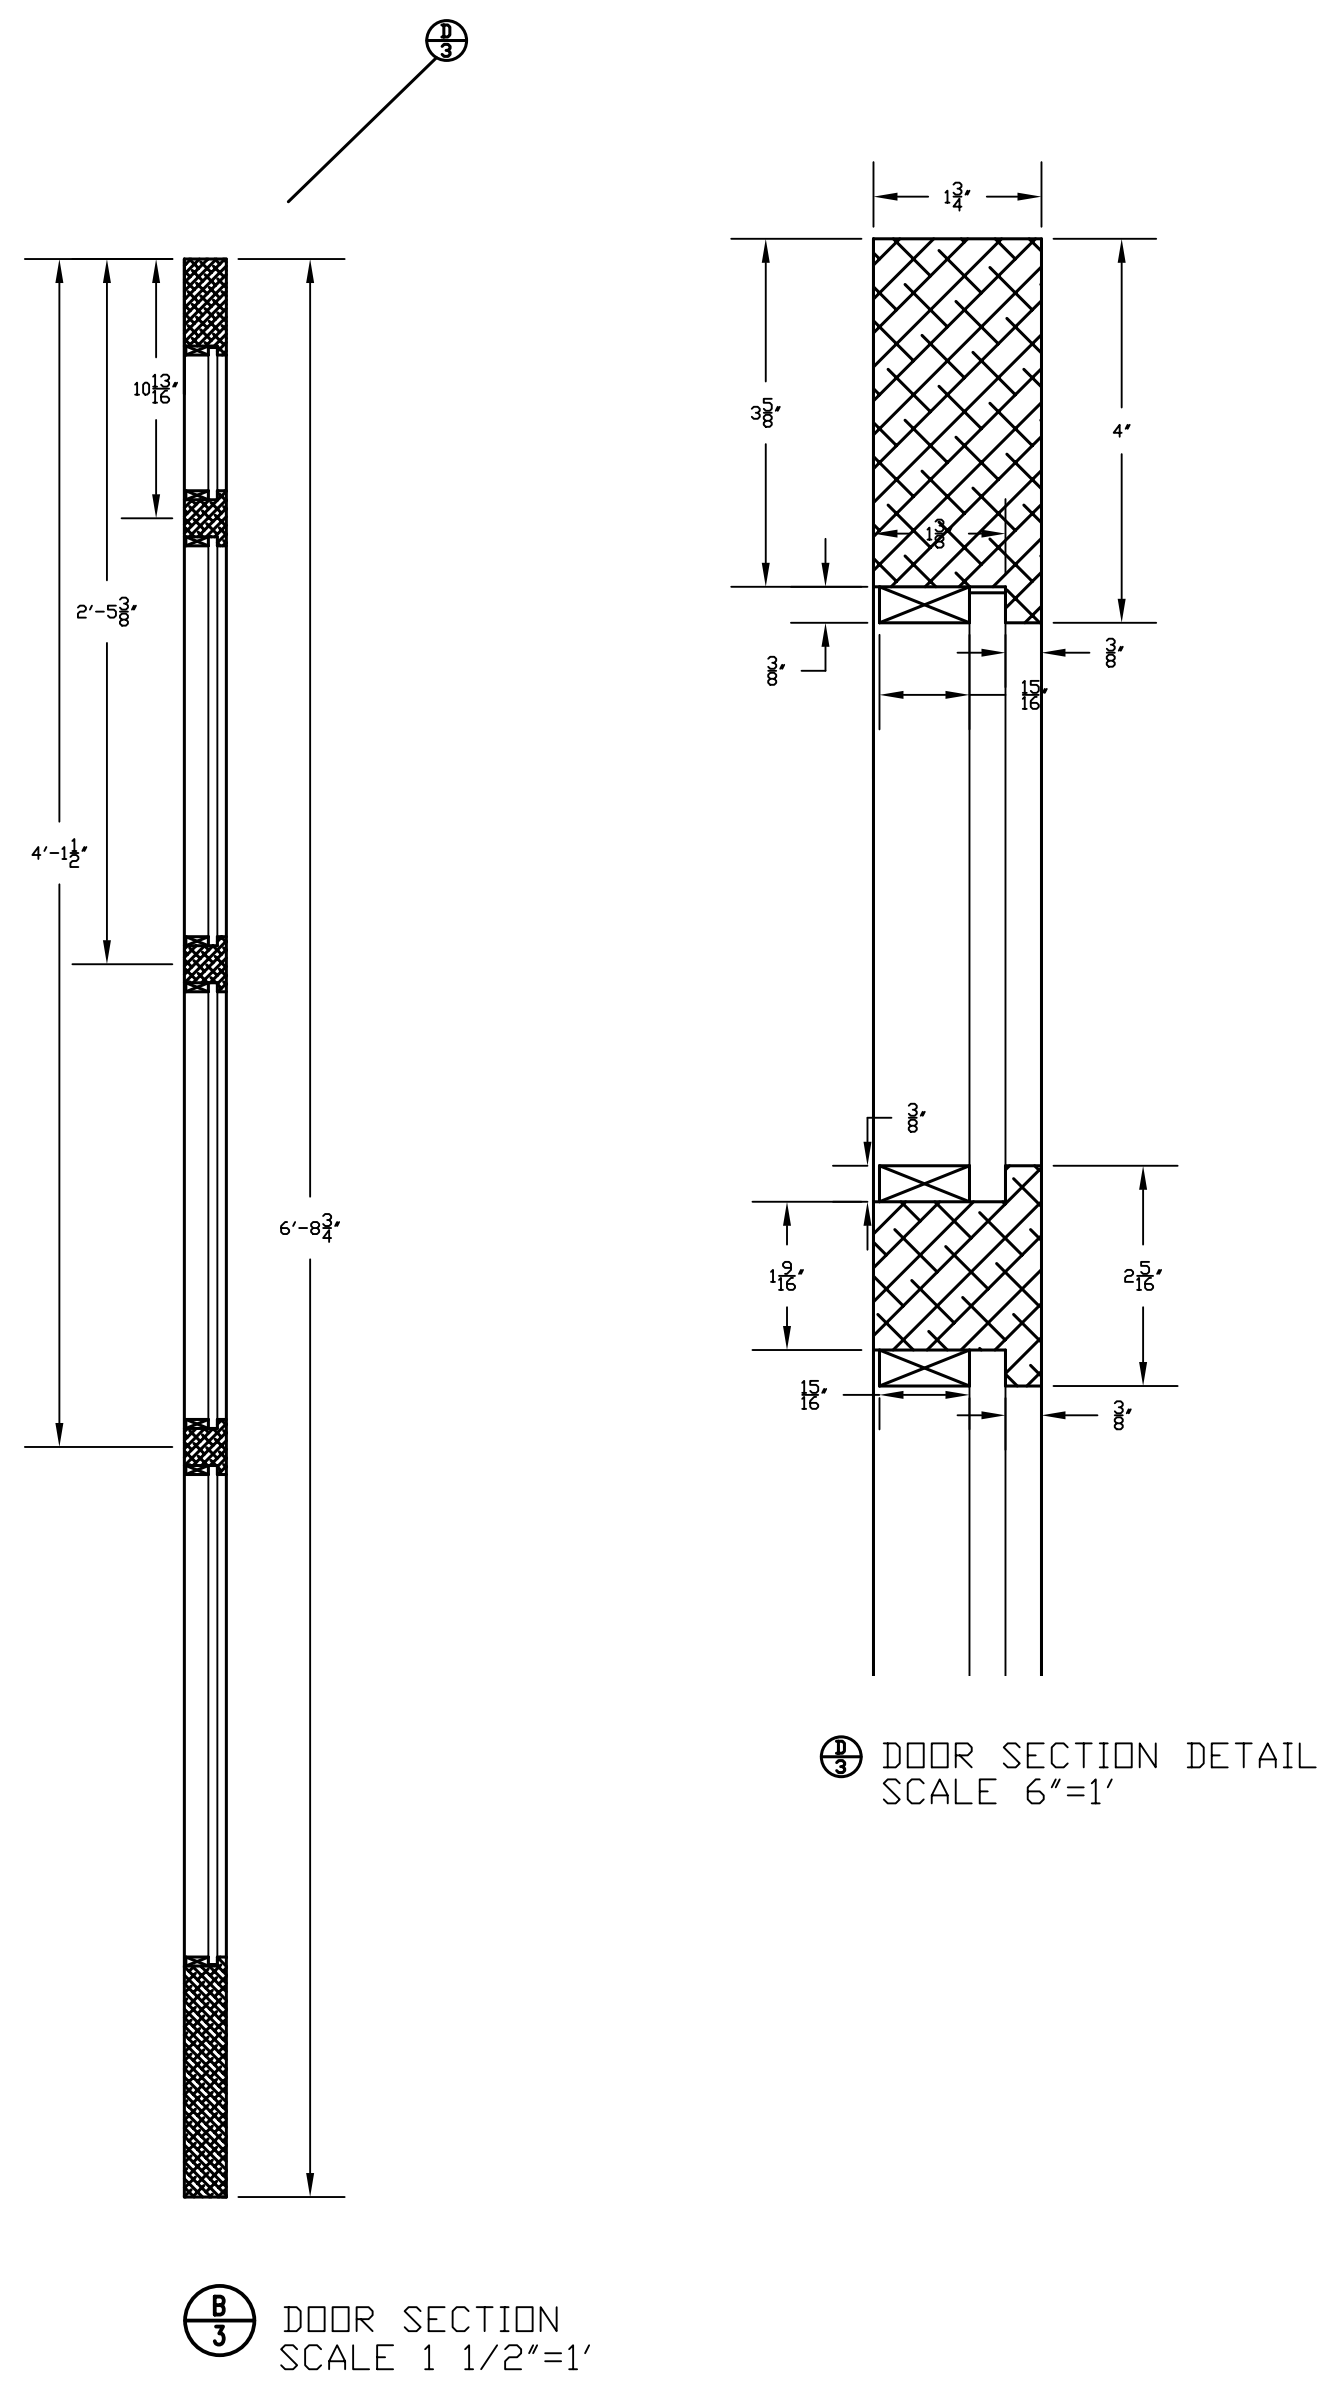

DAVID SHAPIRO MEMORIAL CHAPEL
ARON HAKODESH
DRAWN BY PLACHTE-ZUIEBACK

LAMINATE & FINISH SCHEDULE		
F-1	FABRIC-COVERED PANELS	FINISH
WD-1	FLAT CUT CHERRY VENEER	MED RUB.
GL-1	3/8" STAINED GLASS PANEL BY OTHERS	-
GL-2	ETCHED GLASS	POLISHED
WD-2	BLACK LACQUERED MAPLE	-
CH-1	SOLID CHERRY WOOD	
PT-1	INLAY ARTWORK BY OTHERS