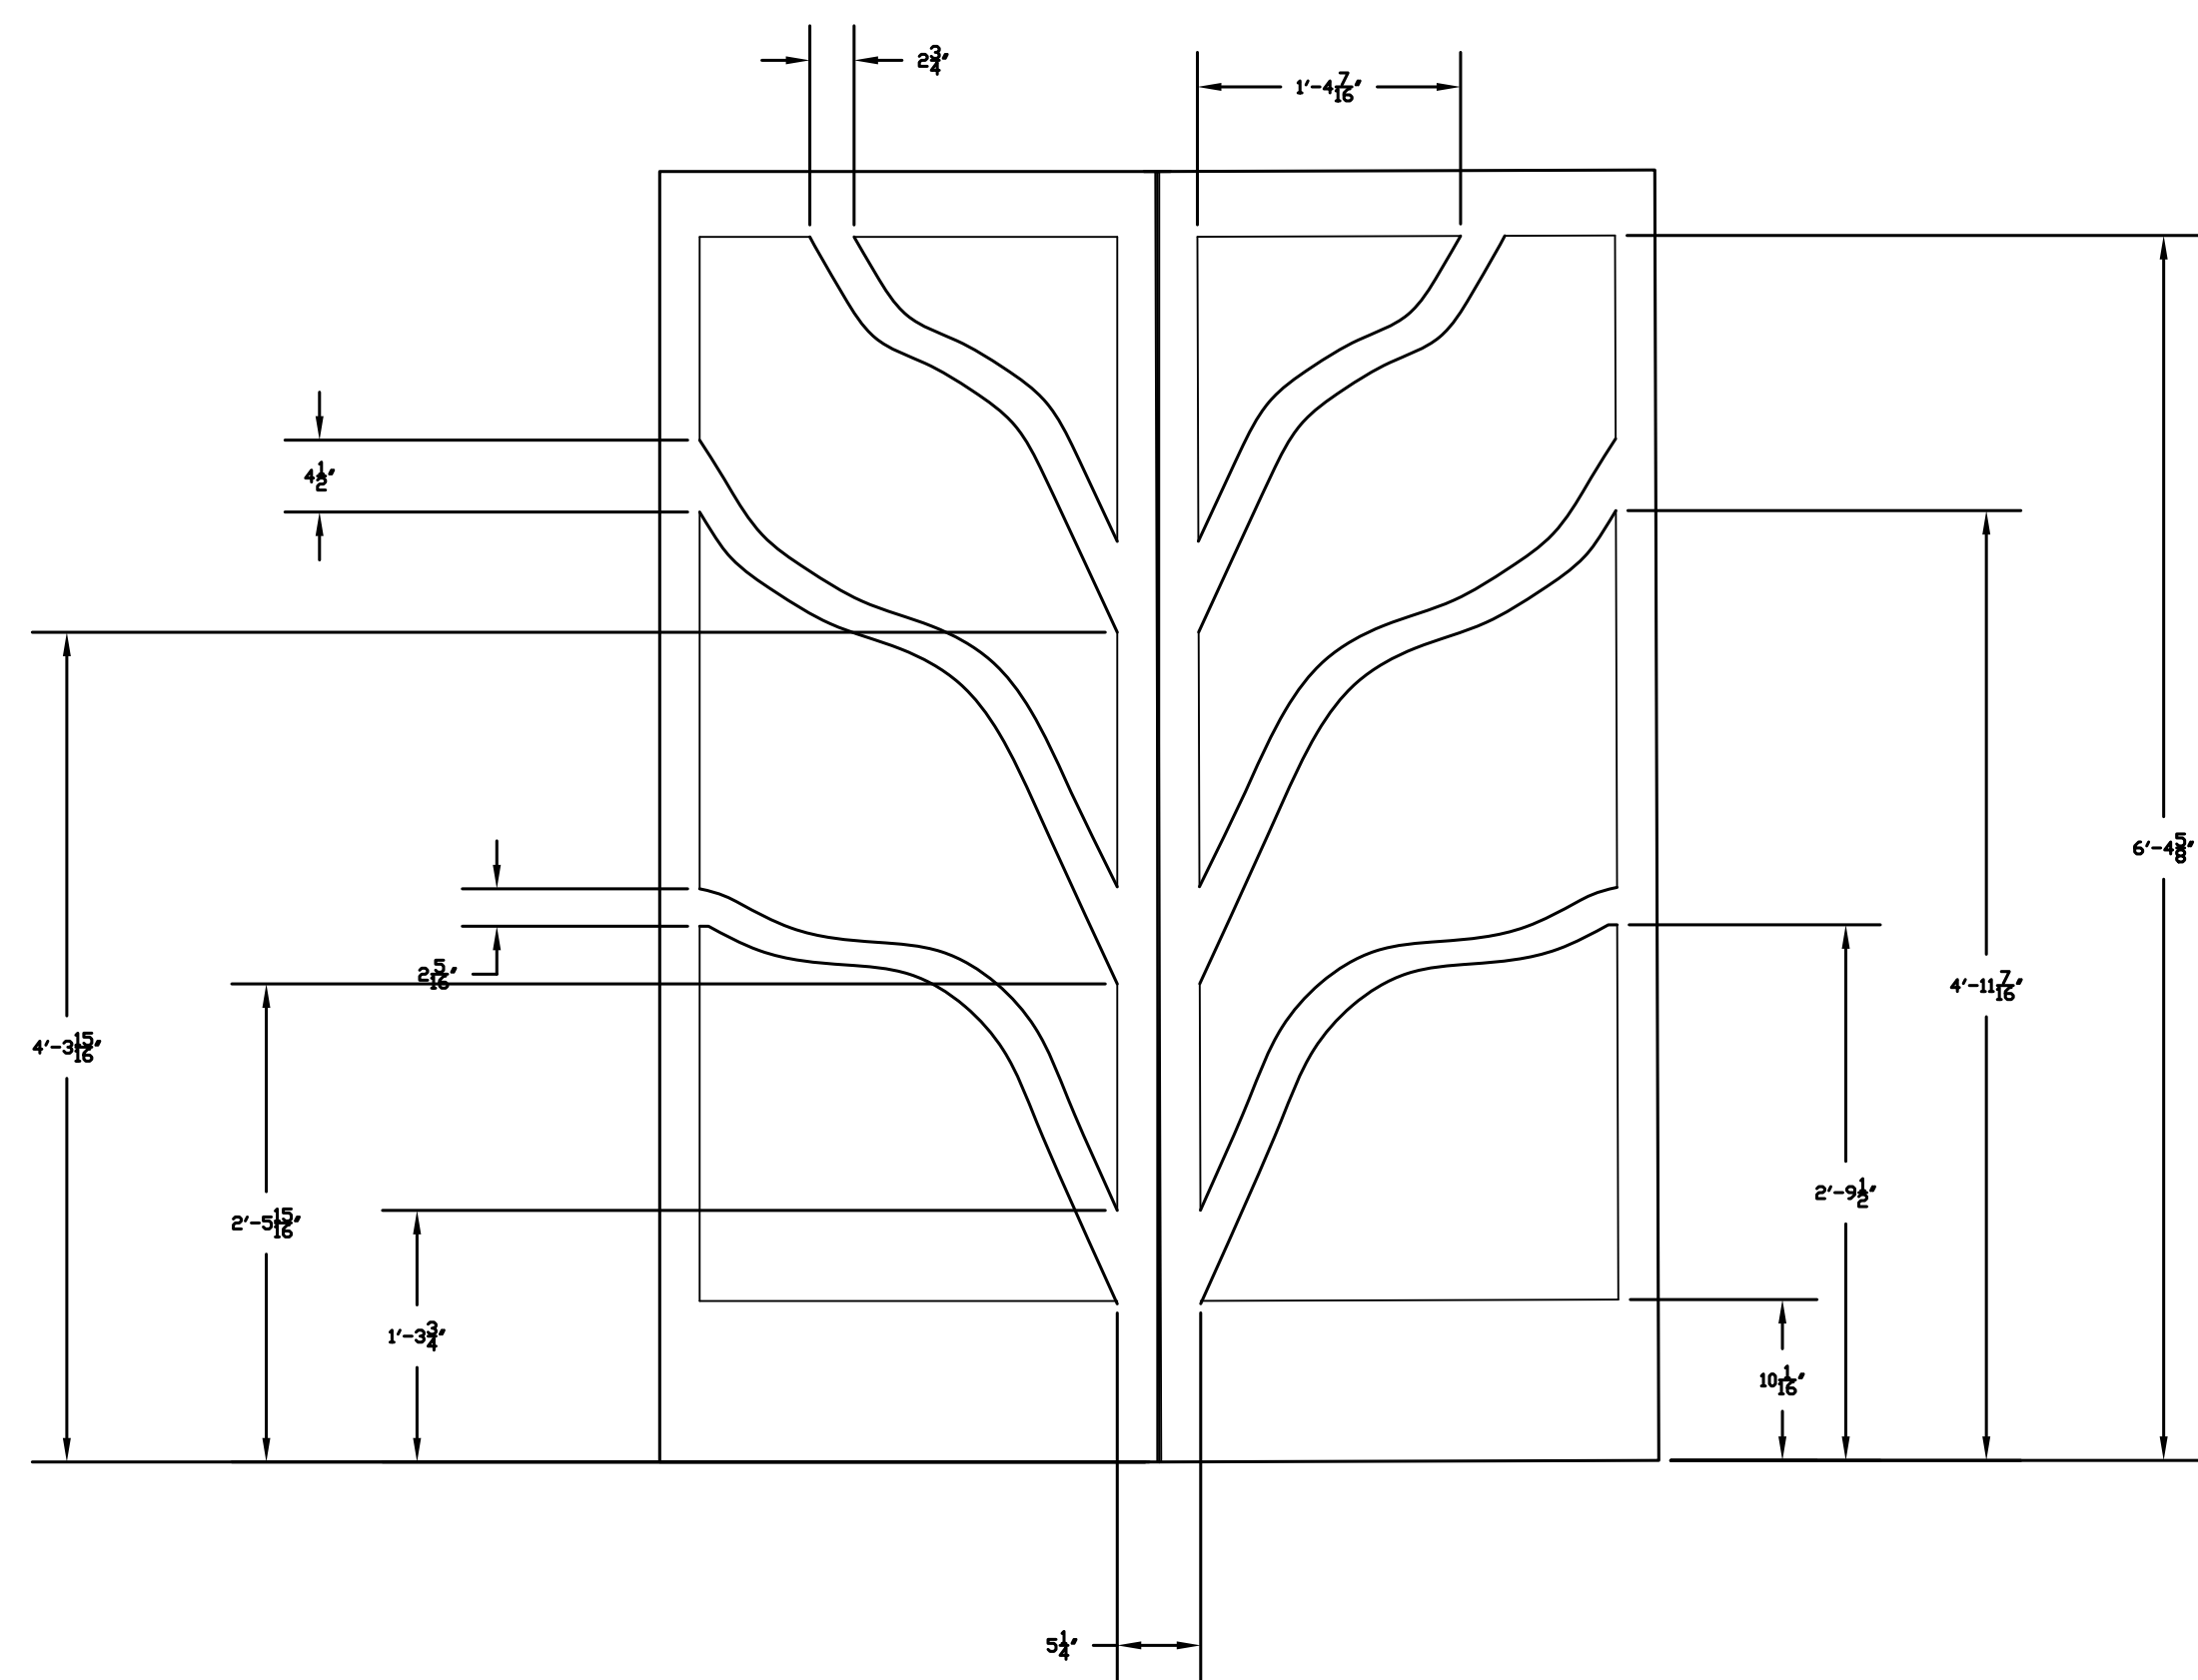

OUTER DOORS OPENED ARTISTS' CONCEPTION

DAVID SHAPIRO MEMORIAL CHAPEL
 ARON HAKODESH
 DRAWN BY PLACHTE-ZUIEBACK

LAMINATE & FINISH SCHEDULE		
F-1	WHITE STAINED ASH	FINISH
WD-1	CHERRY VENEER	MED RUB.
GL-1	3/8" STAINED GLASS PANEL BY OTHERS	-
GL-2	ETCHED GLASS	POLISHED
WD-2	BLACK LACQUERED MAPLE	-
CH-1	SOLID CHERRY WOOD	
PT-1	INLAY ARTWORK BY OTHERS	

DAVID SHAPIRO MEMORIAL CHAPEL
 ARON HAKODESH
 DRAWN BY PLACHTE-ZUIEBACK

LAMINATE & FINISH SCHEDULE		
F-1	WHITE STAINED ASH	FINISH
WD-1	CHERRY VENEER	MED RUB.
GL-1	3/8" STAINED GLASS PANEL BY OTHERS	-
GL-2	ETCHED GLASS	POLISHED
WD-2	BLACK LACQUERED MAPLE	-
CH-1	SOLID CHERRY WOOD	
PT-1	INLAY ARTWORK BY OTHERS	