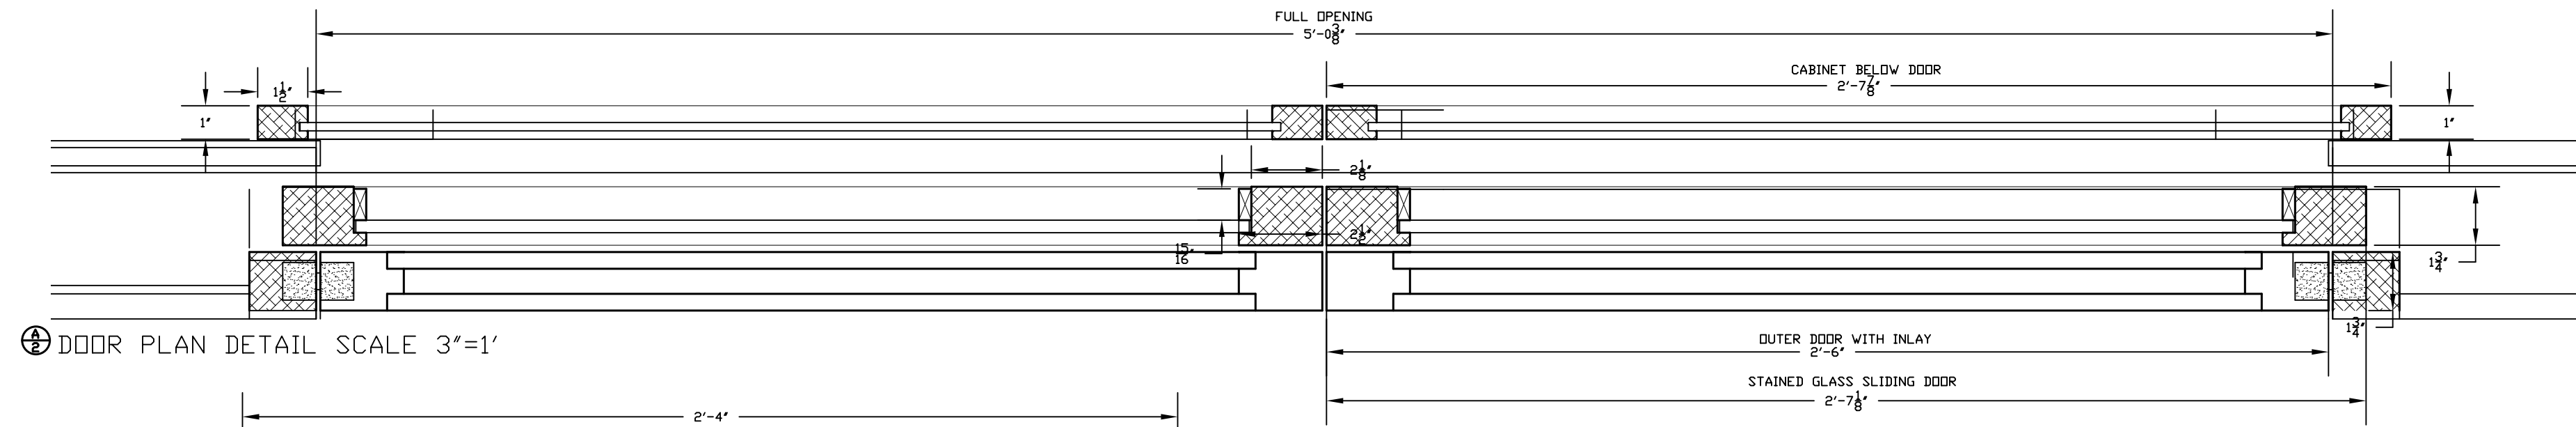

DAVID SHAPIRO MEMORIAL CHAPEL
ARON HAKODESH
DRAWN BY PLACHTE-ZUIEBACK

LAMINATE & FINISH SCHEDULE		
F-1	WHITE STAINED ASH	FINISH
WD-1	CHERRY VENEER	MED RUB.
GL-1	3/8" STAINED GLASS PANEL BY OTHERS	-
GL-2	ETCHED GLASS	POLISHED
WD-2	BLACK LACQUERED MAPLE	-
CH-1	SOLID CHERRY WOOD	-
PT-1	INLAY ARTWORK BY OTHERS	-