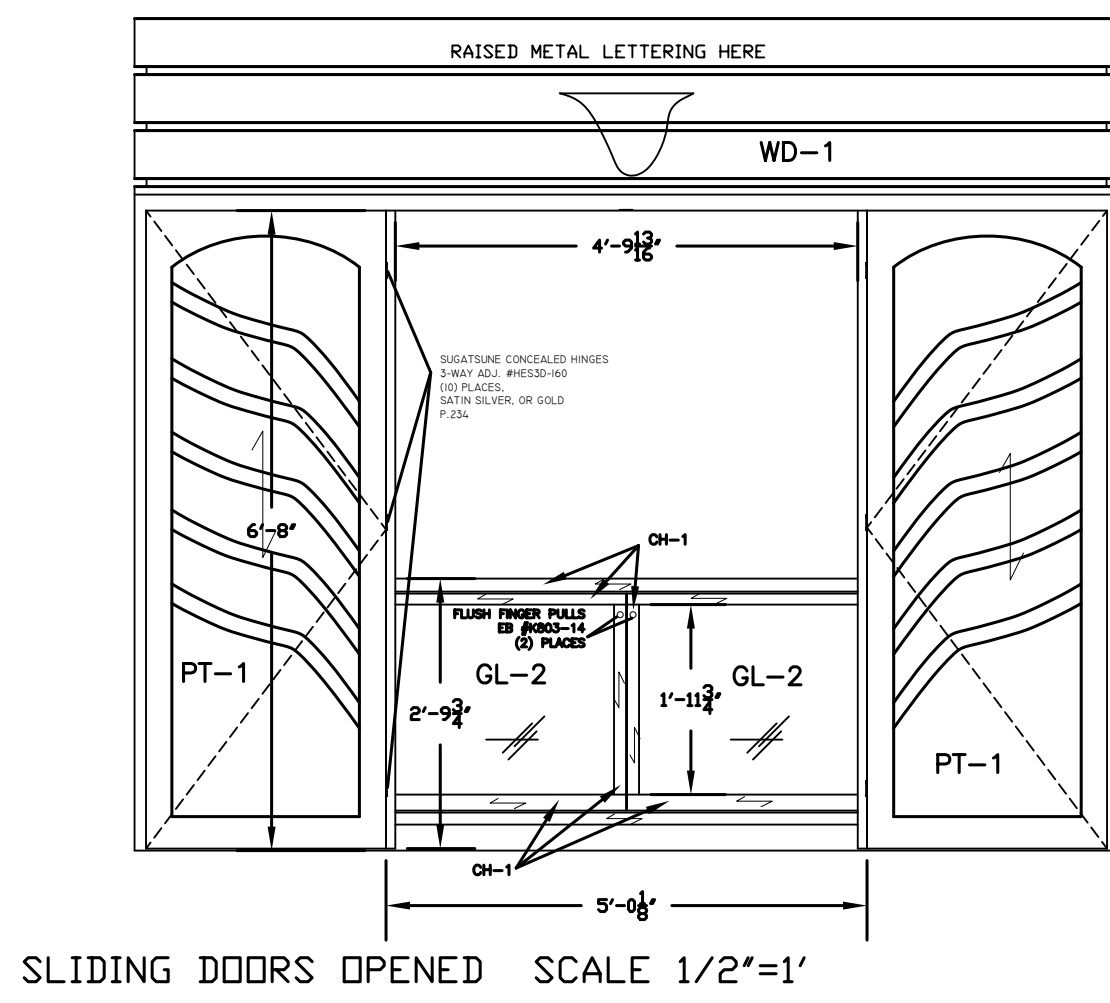

OUTER DOORS OPENED ARTISTS' CONCEPTION

DAVID SHAPIRO MEMORIAL CHAPEL
 ARON HAKODESH
 DRAWN BY PLACHTE-ZUIEBACK

LAMINATE & FINISH SCHEDULE		
F-1	WHITE STAINED ASH	FINISH
WD-1	CHERRY VENEER	MED RUB.
GL-1	3/8" STAINED GLASS PANEL BY OTHERS	-
GL-2	ETCHED GLASS	POLISHED
WD-2	BLACK LACQUERED MAPLE	-
CH-1	SOLID CHERRY WOOD	
PT-1	INLAY ARTWORK BY OTHERS	