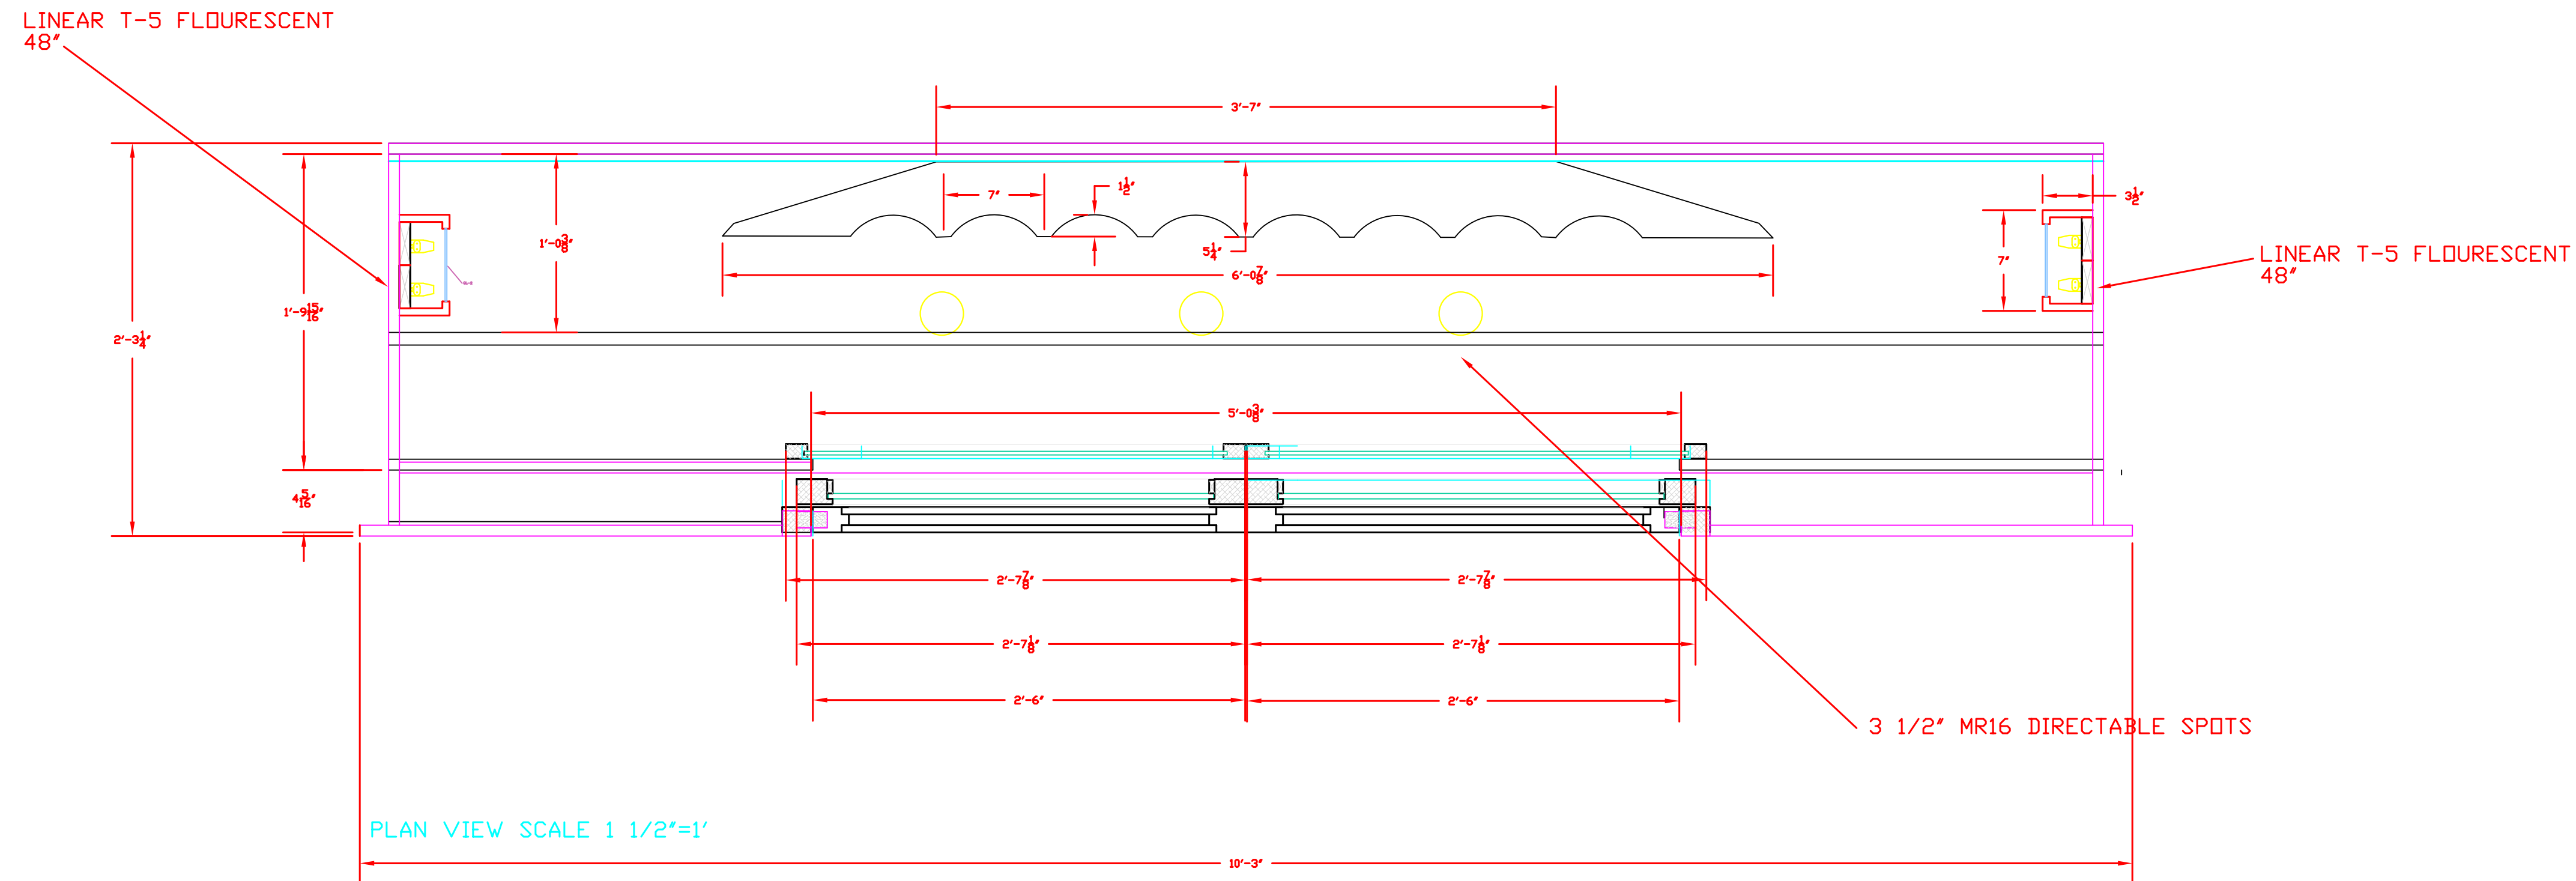

DAVID SHAPIRO MEMORIAL CHAPEL
ARON HAKODESH
DRAWN BY PLACHTE-ZUIEBACK

LAMINATE & FINISH SCHEDULE		
F-1	WHITE STAINED ASH	FINISH
WD-1	CHERRY VENEER	MED RUB.
GL-1	3/8" STAINED GLASS PANEL BY OTHERS	-
GL-2	ETCHED GLASS	POLISHED
WD-2	BLACK LACQUERED MAPLE	-
CH-1	SOLID CHERRY WOOD	
PT-1	INLAY ARTWORK BY OTHERS