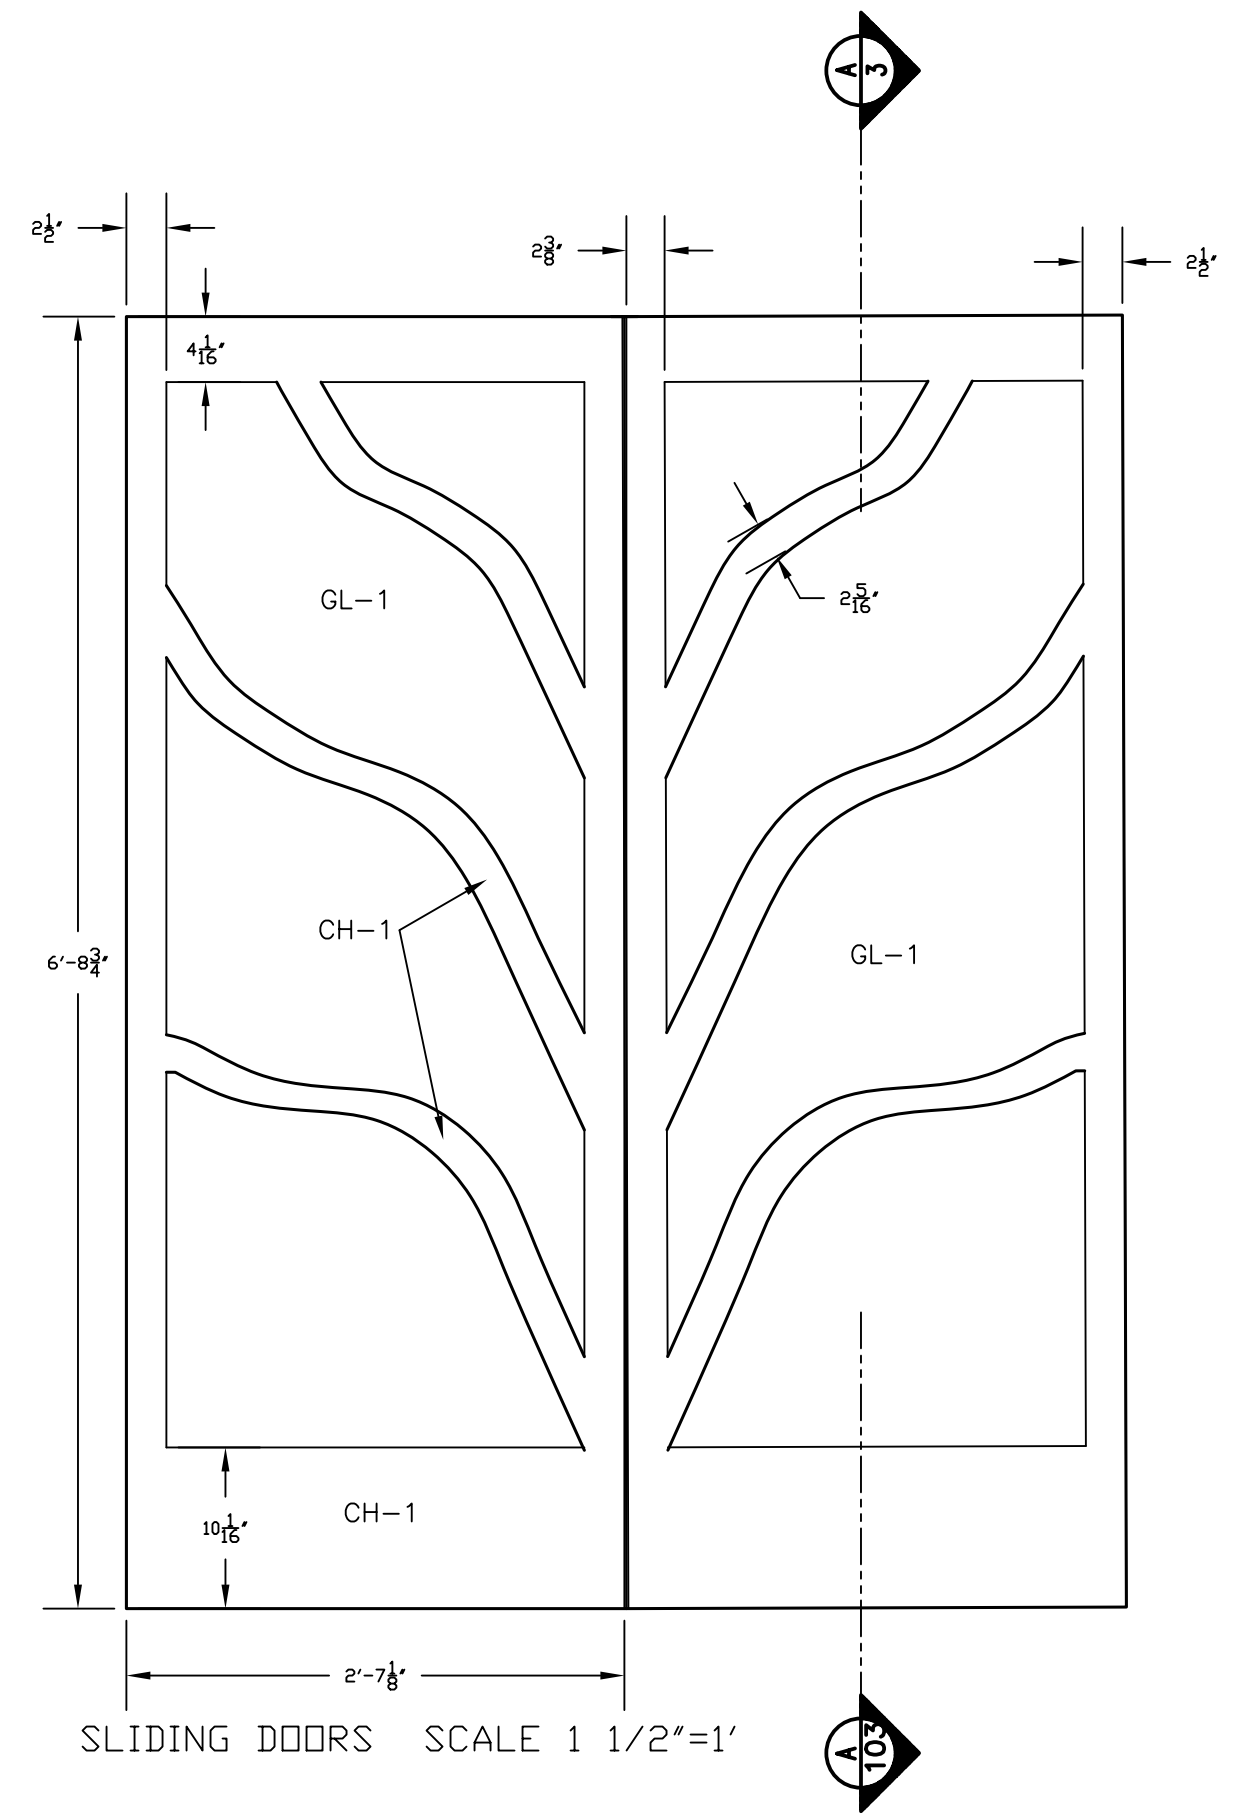

OUTER DOORS OPENED ARTISTS' CONCEPTION

DAVID SHAPIRO MEMORIAL CHAPEL
 ARON HAKODESH
 DRAWN BY PLACHTE-ZUIEBACK

LAMINATE & FINISH SCHEDULE		
F-1	WHITE STAINED ASH	FINISH
WD-1	CHERRY VENEER	MED RUB.
GL-1	3/8" STAINED GLASS PANEL BY OTHERS	-
GL-2	ETCHED GLASS	POLISHED
WD-2	BLACK LACQUERED MAPLE	-
CH-1	SOLID CHERRY WOOD	
PT-1	INLAY ARTWORK BY OTHERS	

DAVID SHAPIRO MEMORIAL CHAPEL
 ARON HAKODESH
 DRAWN BY PLACHTE-ZUIEBACK

LAMINATE & FINISH SCHEDULE		
F-1	WHITE STAINED ASH	FINISH
WD-1	CHERRY VENEER	MED RUB.
GL-1	3/8" STAINED GLASS PANEL BY OTHERS	-
GL-2	ETCHED GLASS	POLISHED
WD-2	BLACK LACQUERED MAPLE	-
CH-1	SOLID CHERRY WOOD	
PT-1	INLAY ARTWORK BY OTHERS	