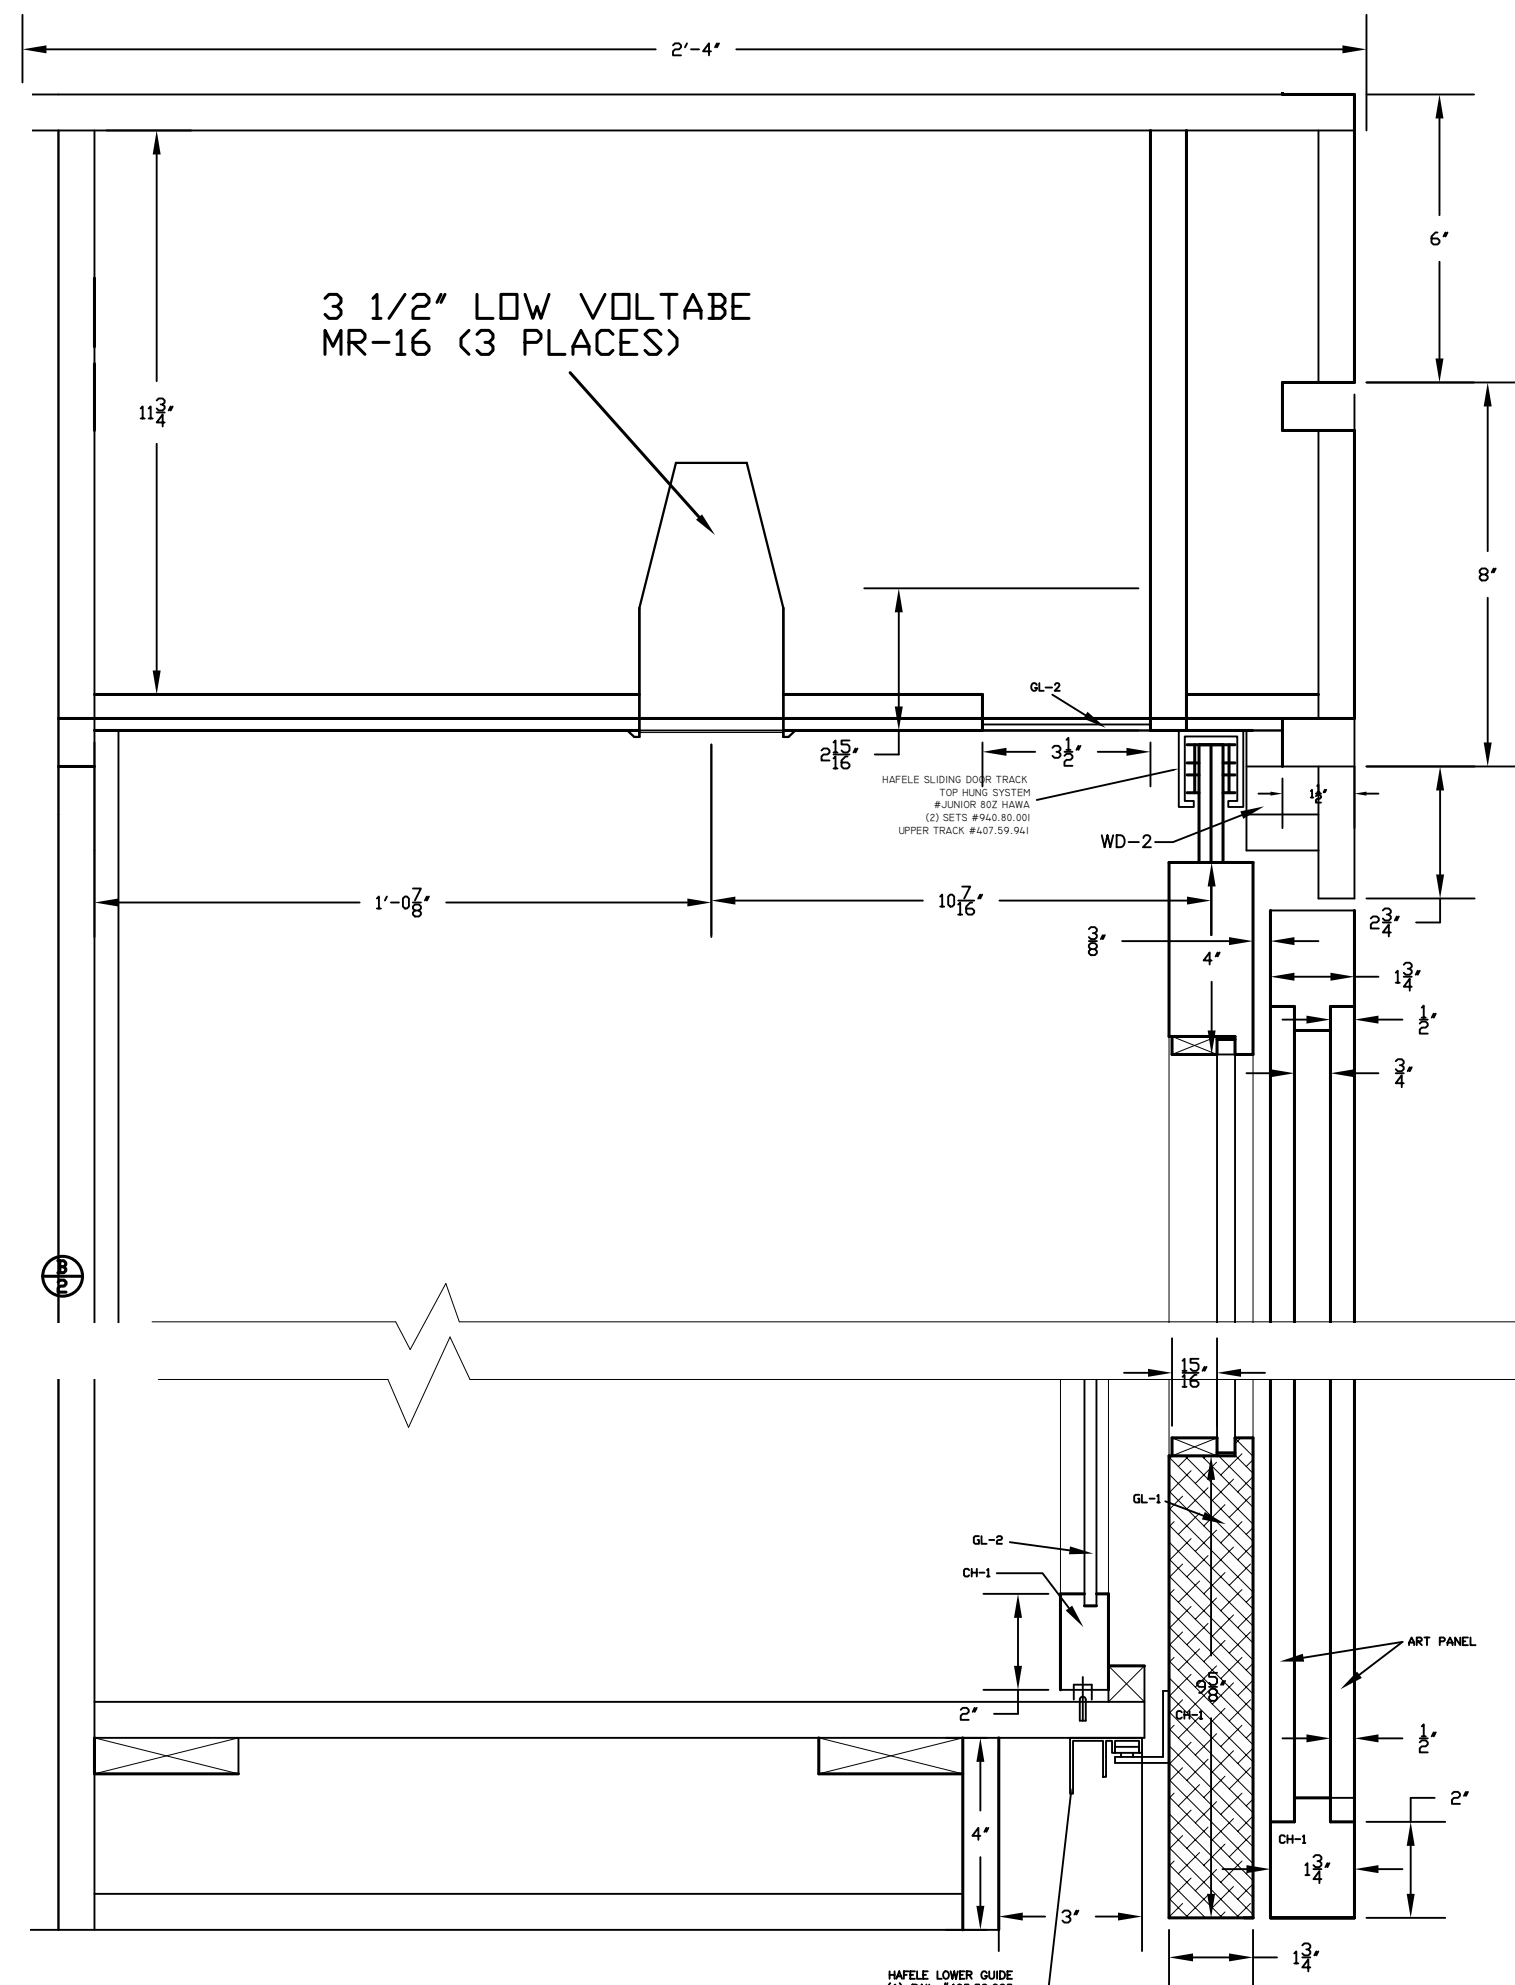

DAVID SHAPIRO MEMORIAL CHAPEL
ARON HAKODESH
DRAWN BY PLACHTE-ZUIEBACK

LAMINATE & FINISH SCHEDULE		
F-1	WHITE STAINED ASH	FINISH
WD-1	CHERRY VENEER	MED RUB.
GL-1	3/8" STAINED GLASS PANEL BY OTHERS	-
GL-2	ETCHED GLASS	POLISHED
WD-2	BLACK LACQUERED MAPLE	-
CH-1	SOLID CHERRY WOOD	-
PT-1	INLAY ARTWORK BY OTHERS	-